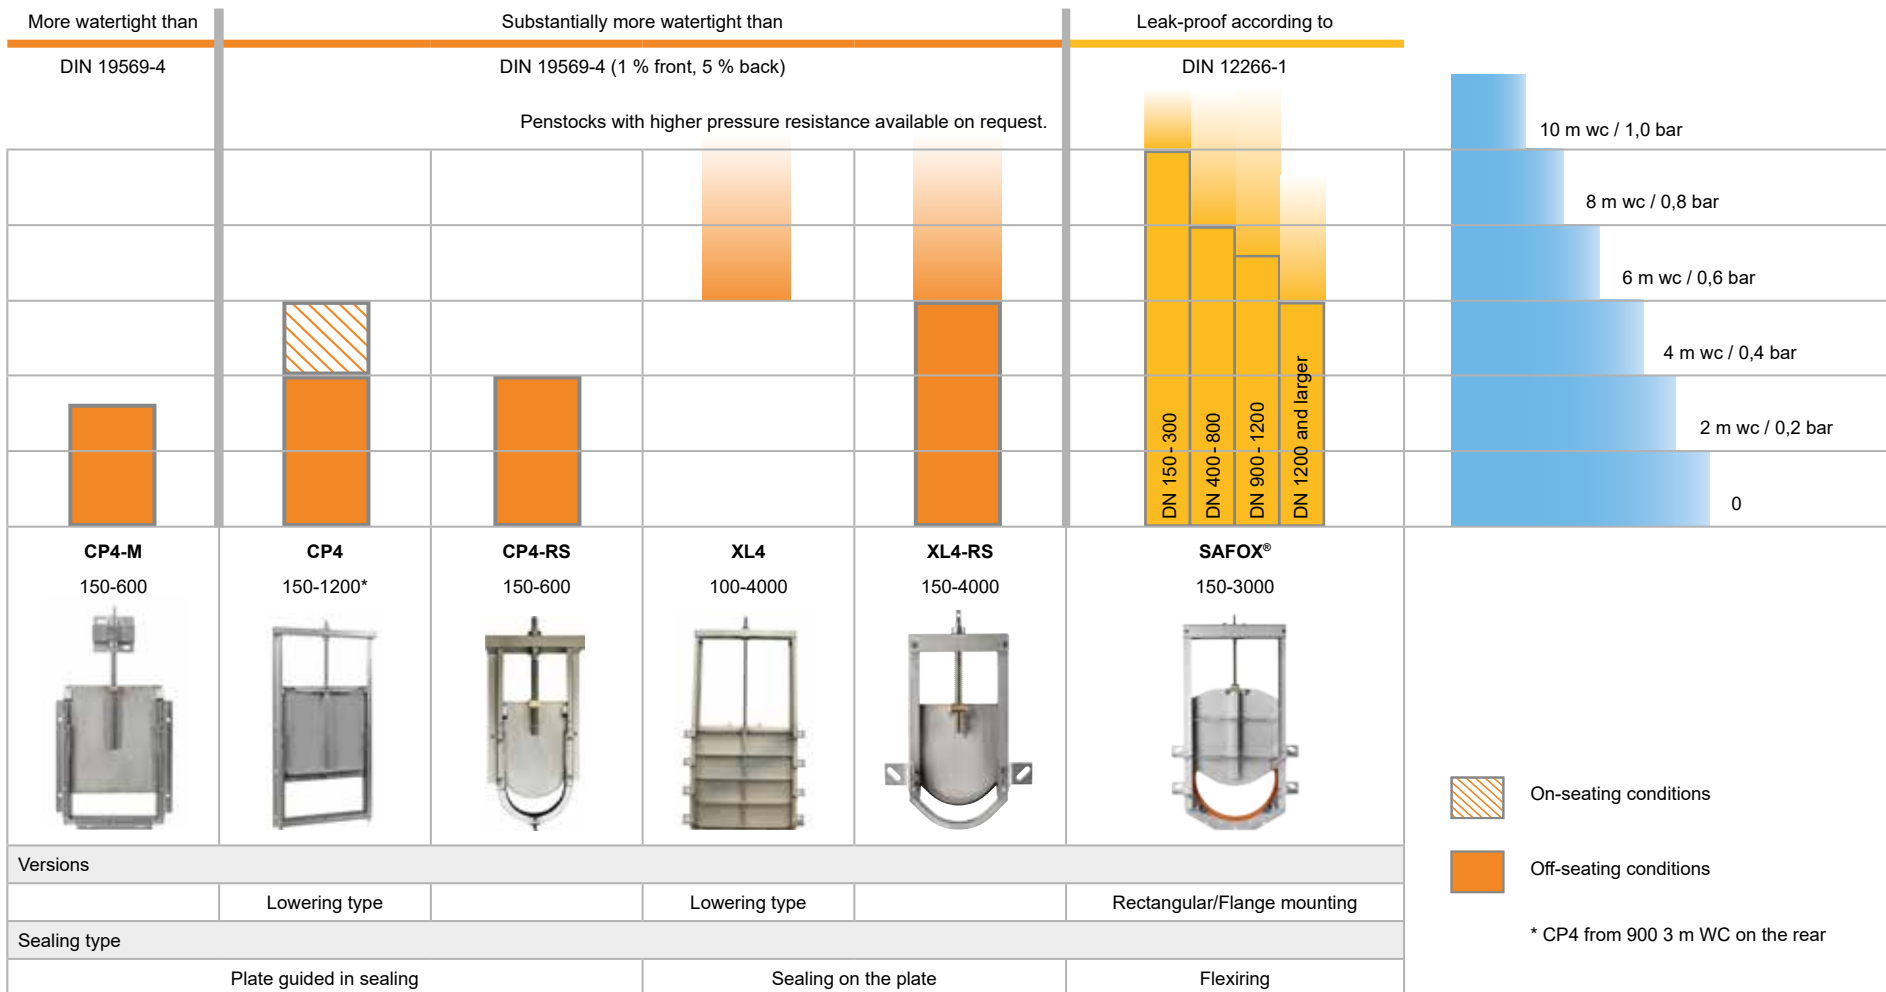

Product overview penstocks

 On-seating conditions

 Off-seating conditions

* CP4 from 900 3 m WC on the rear