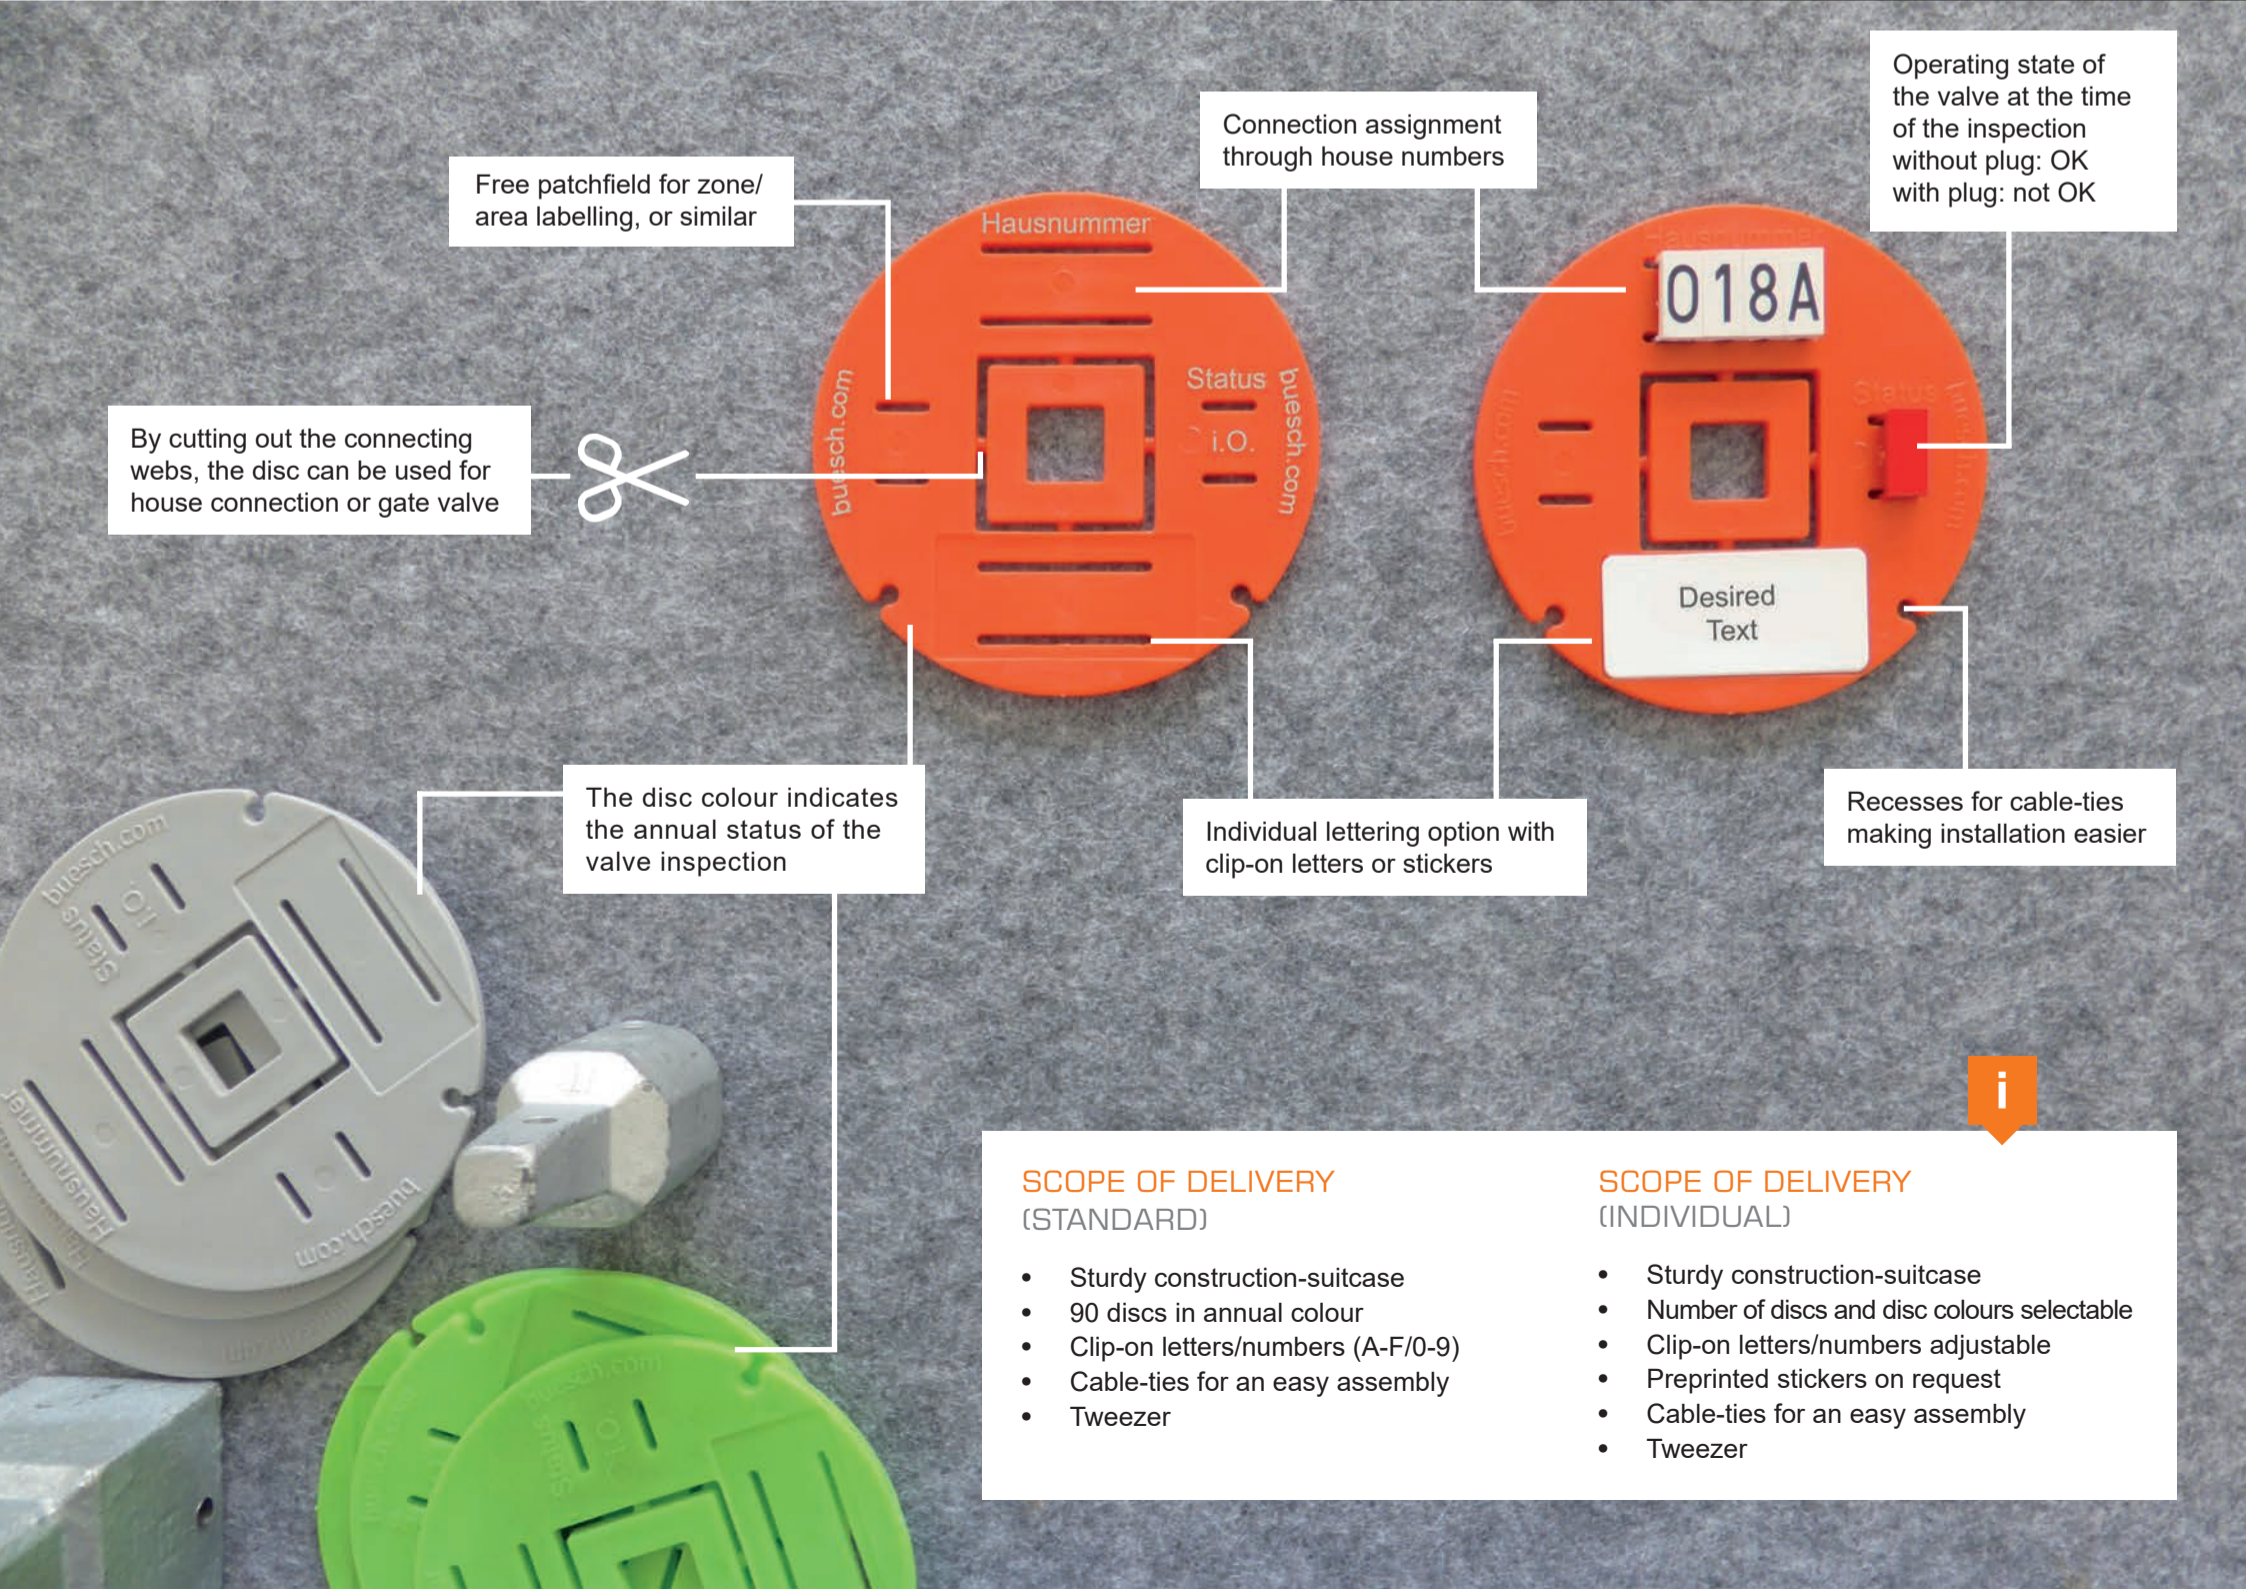

OCCUPATIONAL SAFETY

DUE TO CLEAR ASSIGNMENT OF THE VALVE
Through clear house number assignment, the ID-Fix indicator disc shows both in-house employees and external users (e.g. the fire service) to which house/building the respective connection leads.

THROUGH ANNUALLY CHANGING DISC COLOUR
Periodic inspection and maintenance work can be controlled with the help of the annually changing disc colour. Turn the disc – attach new disc – return old disc to the water supervisor – clearly documented!

INDIVIDUALLY ADAPTABLE

FOR CUSTOMER-SPECIFIC INFORMATION
In addition to the standard functions, the ID-Fix indicator disc offers individually adaptable fields. Customer-specific information can be displayed using clip-on letters or printed stickers.

APPLICATION EXAMPLE

Easy assignment to house connection

Additional information sticker „Hydrant“

Free patchfield for zone/
area labelling, or similar

By cutting out the connecting
webs, the disc can be used for
house connection or gate valve