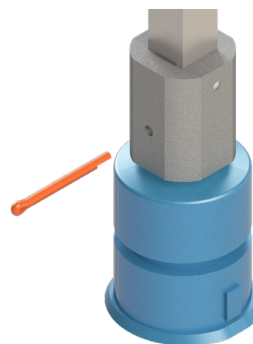

FASTENING OPTIONS FOR BÜSCH EXTENSIONS

ASSEMBLY WITH TOOLS

Grooved pin

Cotter pin

TOOL-FREE ASSEMBLY

EasyFix

Klick-Pin

KlickFix

NIRO-KlickFix

FastFix

Assembly video
fastening options