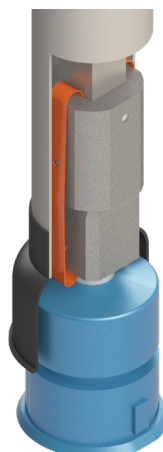

FASTENING OPTIONS FOR BÜSCH EXTENSIONS

ASSEMBLY WITH TOOLS

Grooved pin

Cotter pin

TOOL-FREE ASSEMBLY

EasyFix

Klick-Pin

KlickFix

NIRO-KlickFix

FastFix

Assembly video
fastening options